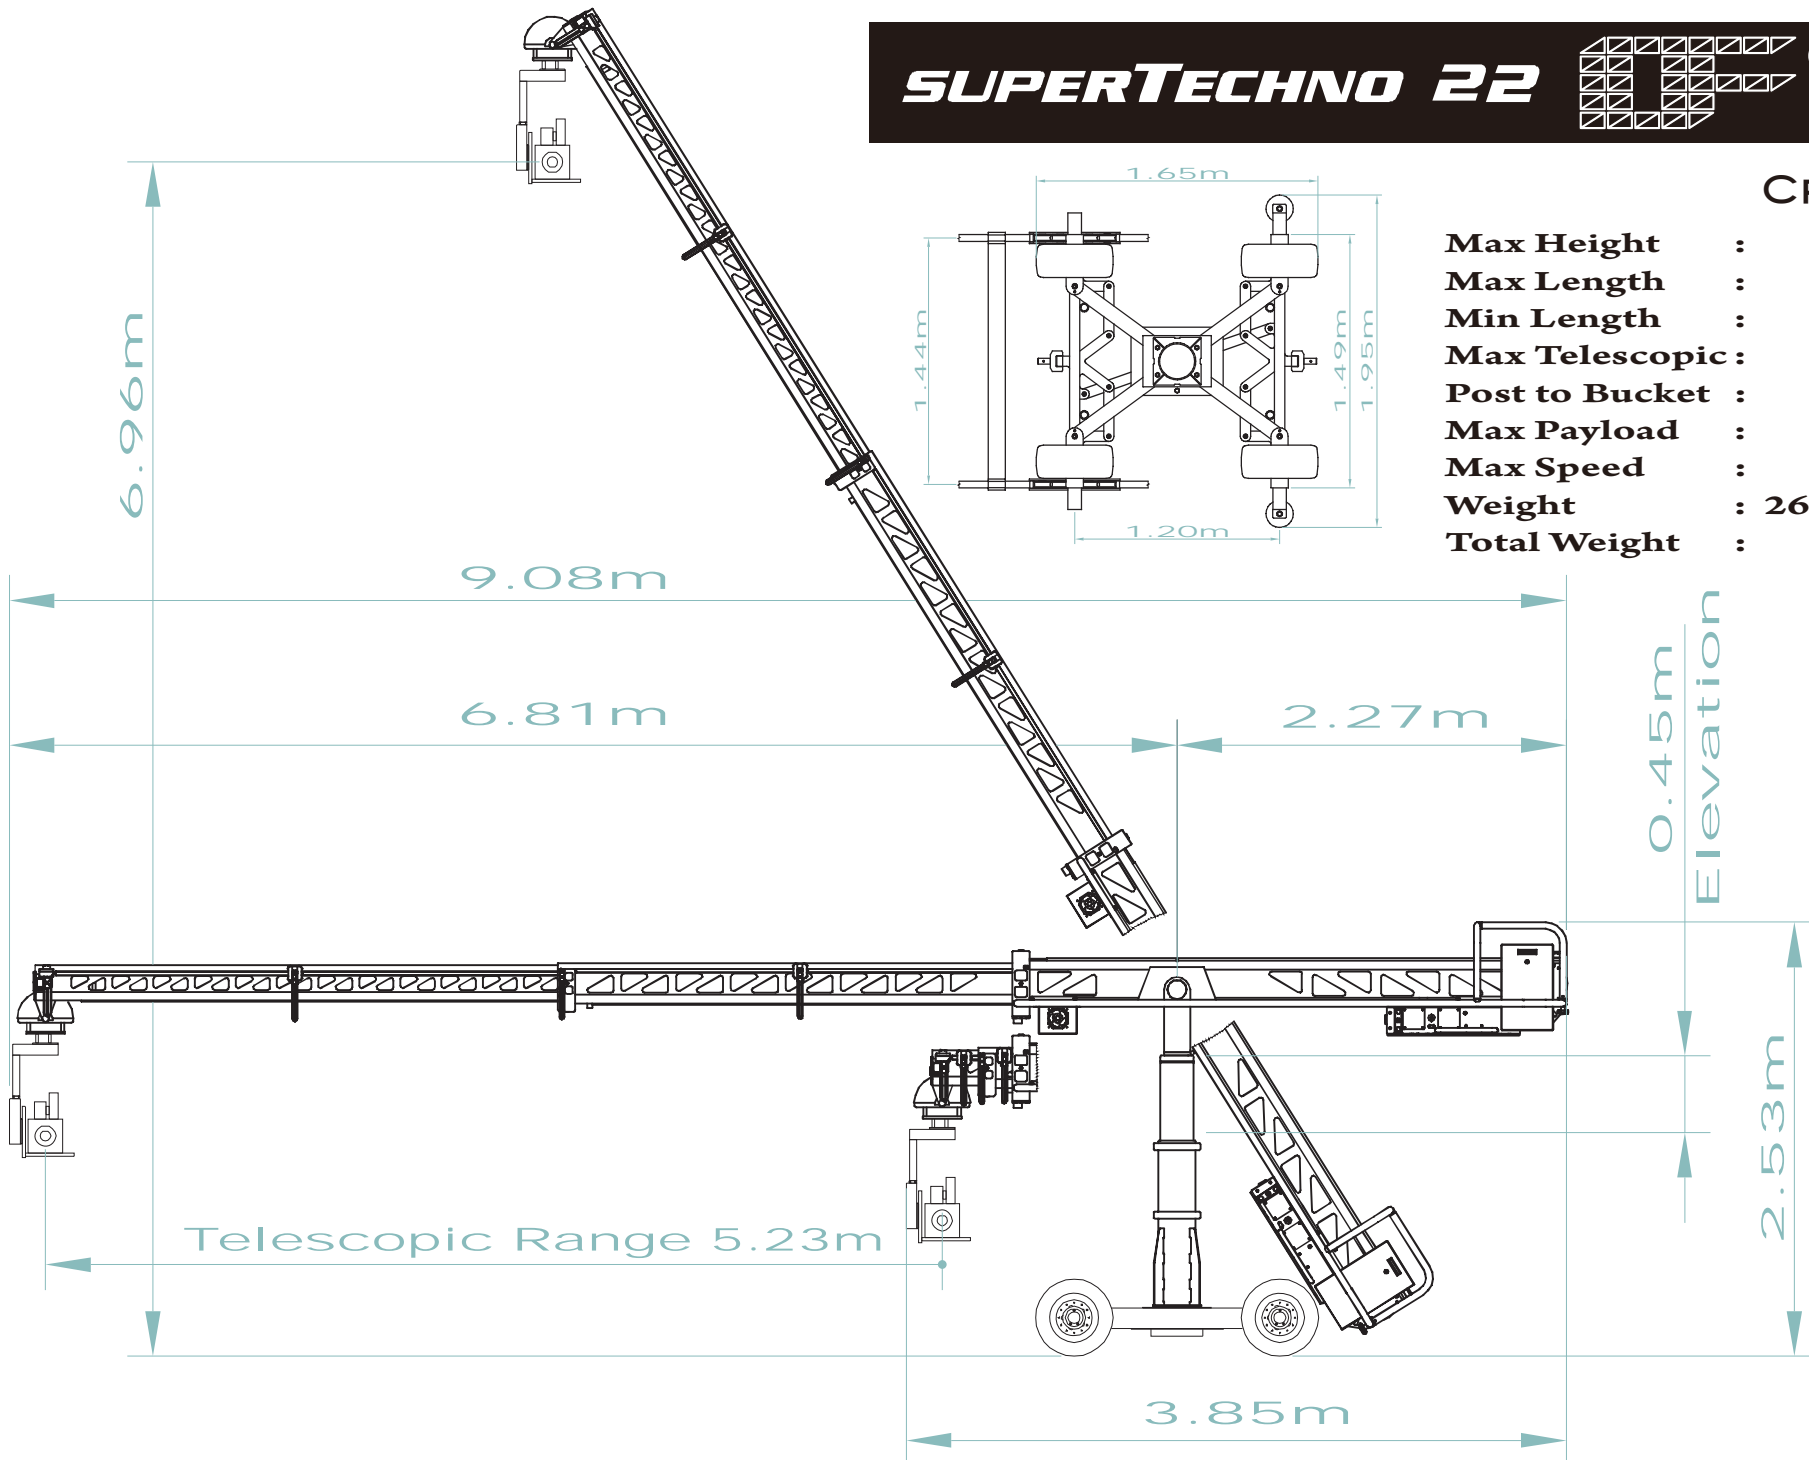

# SUPERTECHNO 22

Operators  
Family

## CRANE DATA

<b>Max Height</b>	:	<b>6.96m</b>
<b>Max Length</b>	:	<b>6.81m</b>
<b>Min Length</b>	:	<b>1.58m</b>
<b>Max Telescopic</b>	:	<b>5.23m</b>
<b>Post to Bucket</b>	:	<b>2.27m</b>
<b>Max Payload</b>	:	<b>kg</b>
<b>Max Speed</b>	:	<b>0 - 1.9m/s</b>
<b>Weight</b>	:	<b>26pice @ 13.5kg</b>
<b>Total Weight</b>	:	<b>kg</b>