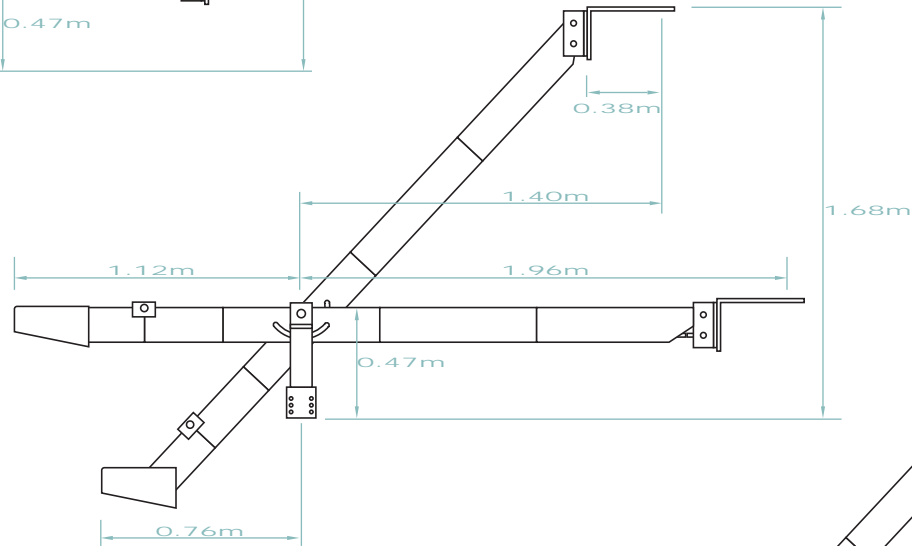

Aero Jib

Aero Slider

Operators
Family

JIB DATA

- Jib Weight** : **209kg max**
- Max. Payload** : **50kg (all lengths)**
- Nose** : **Euro Mount**
Ball Mount
- Jib Base** : **Mitchell Mount**
Euro or Mitchell
- Accessory** : **Aero Slider**