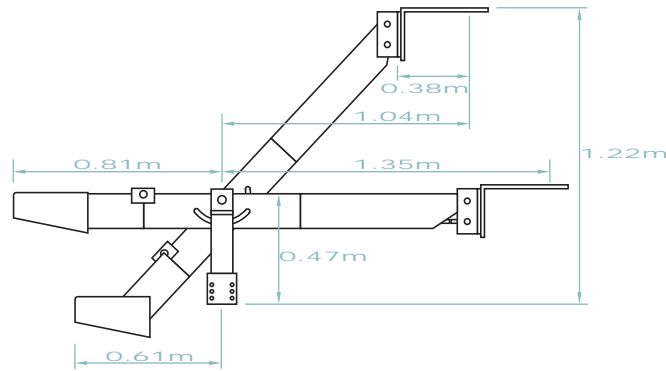

Aero Jib

Aero Slider

Operators
Family

JIB DATA

- Jib Weight** : **209kg max**
- Max. Payload** : **50kg (all lengths)**
- Nose** : **Euro Mount**
Ball Mount
- Jib Base** : **Mitchell Mount**
Euro or Mitchell
- Accessory** : **Aero Slider**