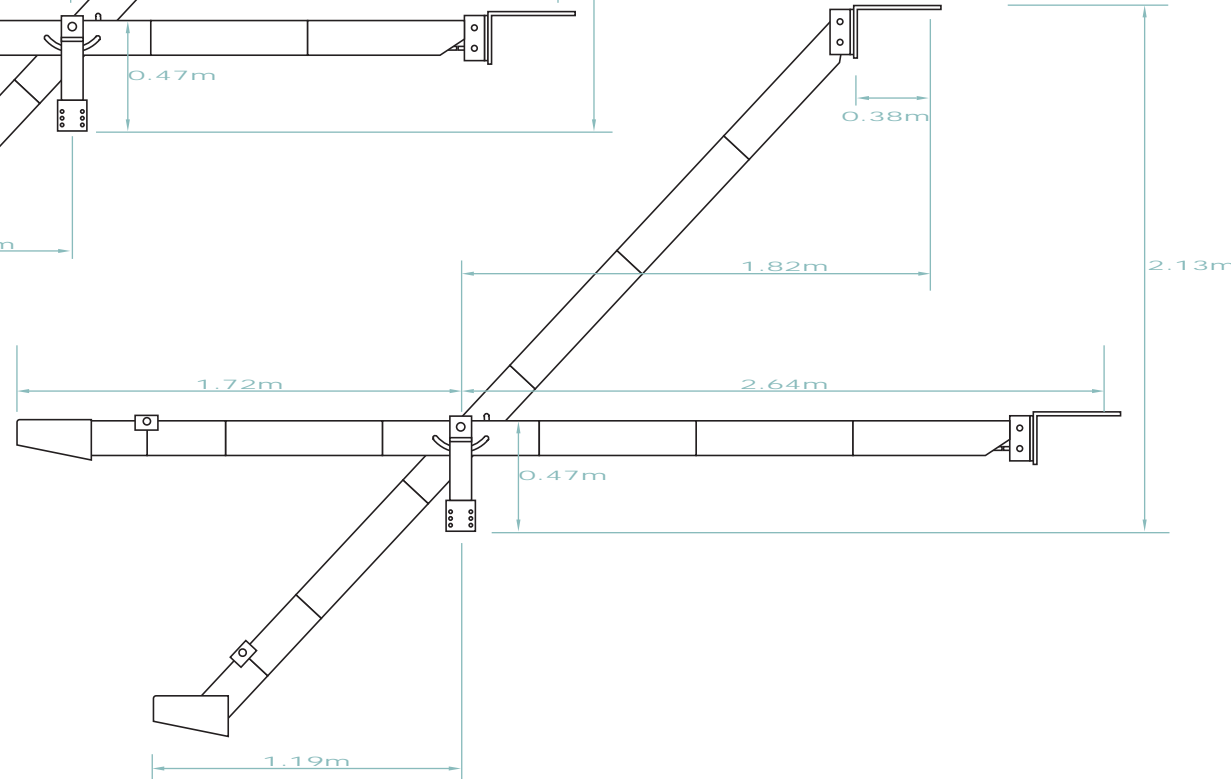

Aero Jib

Aero Slider

Operators
Family

JIB DATA

- Jib Weight** : **209kg max**
- Max. Payload** : **50kg (all lengths)**
- Nose** : **Euro Mount**
Ball Mount
- Jib Base** : **Mitchell Mount**
Euro or Mitchell
- Accessory** : **Aero Slider**