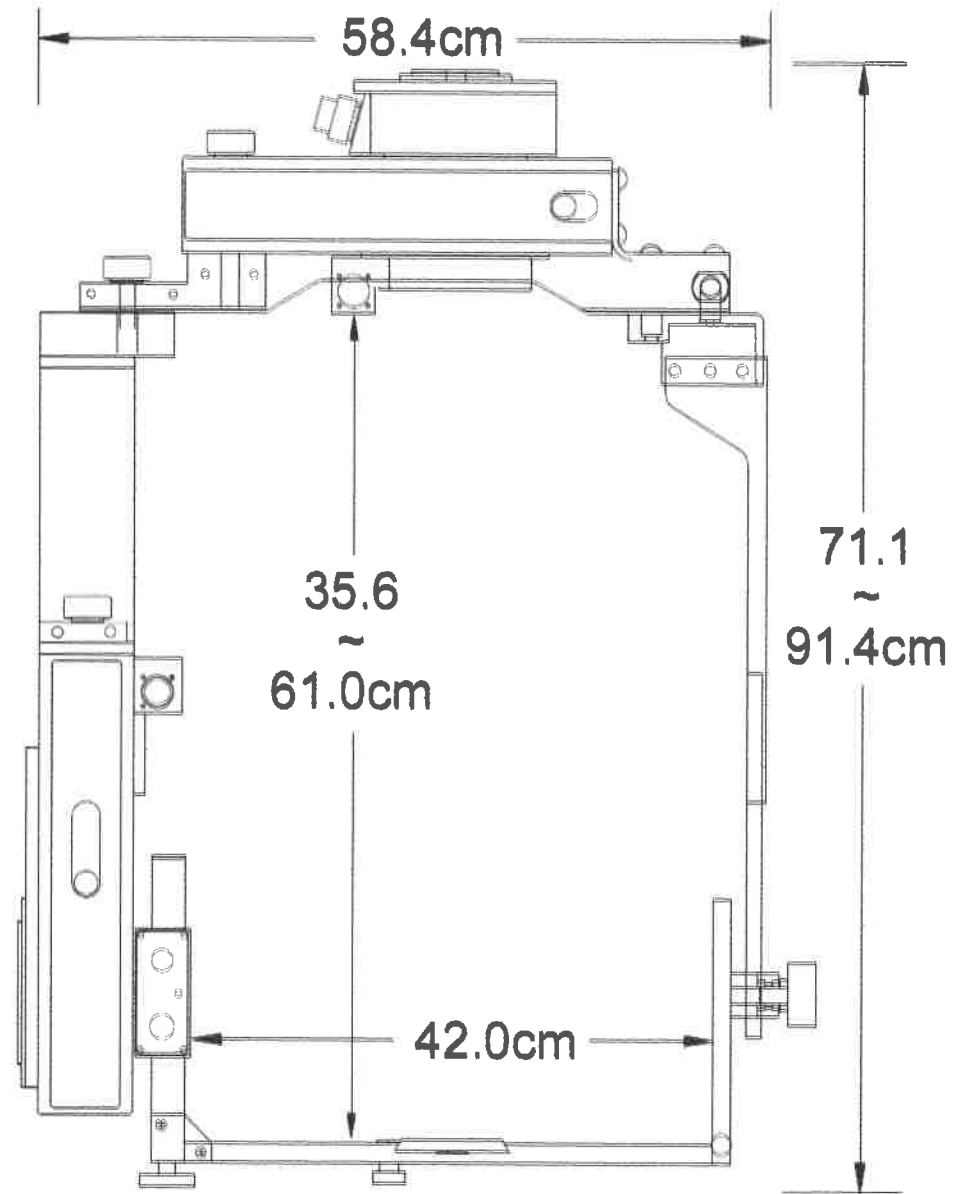

Mini-Mote

2-Axis Remota Head

Operators
Family

HEAD DATA

Head Weight : 20kg

Max Camera Weight : 27kg

With Expander Kit : 86kg

Head Axis

360 continuous : 0 - 150/sec

Power Requirements : 89-28 VDC

Option : Motorized Tango Swing Head

With Expander Kit