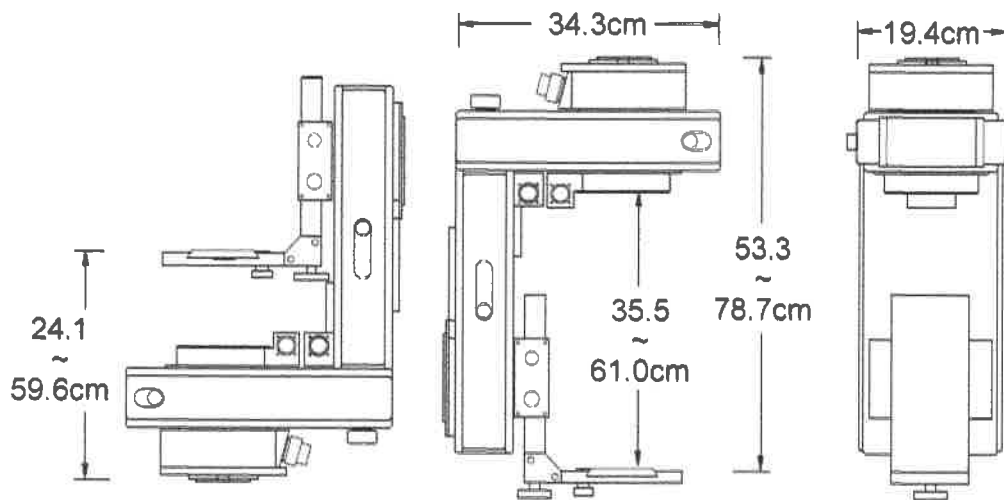

Mini-Mote

2-Axis Remota Head

Operators
Family

HEAD DATA

Head Weight : 20kg

Max Camera Weight : 27kg

With Expander Kit : 86kg

Head Axis

360 continuous : 0 - 150/sec

Power Requirements : 89-28 VDC

Option : Motorized Tango Swing Head

With Expander Kit